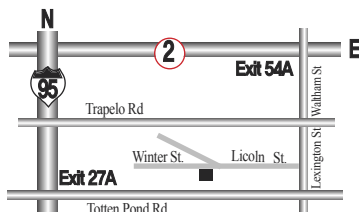

Rocky Hill School 과학 및 수학교사 Disciplinary Committee
MIT 생물학 학사학위
Who's Who Teachers of America-1992년 선출
Tandy Award Finalist(수학 및 과학분야 우수교사 표창)
지난 10년간 SAT I 및 SAT II 개인교습