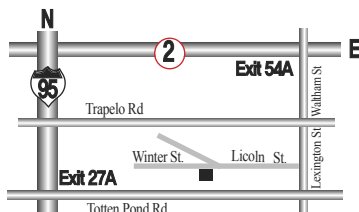

한국 16개 창업팀, 매스 챌린지 도전하다

글로벌혁신센터(KC) 발대식
보스톤 대학서 열려
3주간 집중 프로그램 통해
매스 챌린지 도전할 6개 팀 선발

(보스톤=보스톤코리아) 유대인 기자 = 한국 미래창조과학부는 보스톤 대학과 손잡고 한국 창업팀을 선발해 '스타트업 올림픽' 이라고도 불리는 매스 챌린지(Mass Challenge)에 참여하도록 유도하고 있다.

그 일환으로 지난 19일 목요일 16개 한국팀이 참가한 '글로벌혁신센터(KIC) 스타트 매스 챌린지' 발대식이 보스톤 대학에서 열렸다.

김종성 보스톤 대학 교수가 센터장을 역임하고 있는 '글로벌혁신센터 스타트 매스 챌린지'는 매스 챌린지 본선에 출전할 국내 최정예 스타트업 6개팀을 선정하는 프로그램으로 16일부터 4월 3일까지 3주에 걸쳐 진행된다.

참가한 16개의 팀들은 고객 맞춤형 비즈니스 모델분석, 판로개발, 전략적 파트너십 제휴, 발표기법, 투자자와 창업선배와의 밀착 멘토링 등을 통해 현지 시장이 원하는 제품을 개발하는 노하우를 배우게 된다. 3주간의 집중 과정을 마친 후 6개 팀이 최종 선정되어 보스톤 매스 챌린지에 도전하게 된다.

이날 발대식에 참석한 이석준 미래창조과학부 1차관은 "우리 경제 돌파구인 창조경제는 여러분과 같은 스타트업, 중소벤처가 어떤 창업 아

이디어를 내 벤처자본의 마음을 사로잡을 수 있느냐에 달려있다"며 "여러분들의 소중한 땀방울이 '페이스북'처럼 영글 수 있기를 바란다"고 밝혔다.

매년 매사추세츠 주 정부 지원으로 보스톤 대학(BU)이 주관하는 매스 챌린지는 초보 기업가들에게 교육과 기회를 제공하며 지역의 경계를 벗어나 국내 및 국제적으로 새로운 사업을 성공적으로 시작할 수 있게 도와주는 스타트업 육성 프로그램이다.

전세계 2천여개 출전팀 중 엄격한 서류심사와 면접, 2단계 심사를 거쳐 최종 본선 진출팀 128개가 선정된다. 이어 4개월간 창업교육 프로그램과 집중 멘토링을 제공한 후 최종심사를 해서

우승팀 10여개의 스타트업을 선정하고, 이들에게 150만 달러 (한화 약 15억원)의 상금과 천만 달러 (한화 약 100억원)의 투자유치를 지원한다.

지난해의 경우 총 30여개 창업팀이 상금을 지원받았으며 이 중 4개의 팀이 10만 달러, 12개 팀이 5만 달러를 지원 받았다.

2월 11일부터 접수를 받기 시작한 매스 챌린지의 1차 마감일은 지난 3월 4일, 최종 접수 마감일은 4월 1일이다. 현재 600여개의 창업팀이 접수한 상태다.

접수 신청이나 매스 챌린지에 대한 자세한 정보는 웹사이트(masschallenge.org)에서 찾아볼 수 있다.

dyoo9146@bostonkorea.com

3주 어학연수 코스로 한국 방문 예정

▶▶1면에 이어서

오스트링 양은 현재 펀드레이징 목표 금액인 $4,000의 40%를 달성했다. 그녀가 펀드레이징에 붙인 이름은 '아메리칸 드림'을 본판 '코리안 드림'이다.

본지와 인터뷰를 통해 그녀는 "언젠간 한국어로 능숙하게 보스톤 한인들과 대화하고 싶다"며 "한글을 배울 수 있도록 펀드레이징에 도움을 주면 굉장히 감사하겠다"고 전했다. 영어로 진행된 인터뷰였지만 끝으로 '감사합니다'라는 한국말을 잊지 않았다.

"한글을 배우고 싶어하는 친구들이 생각보다 많다"는 그녀는 "이번 여름 한국에서 한글을 배우면 친구들에게 가르칠 것"이라는 야무진 포부를 밝혔다.

또한, 오스트링 양은 학교에 한국 교내클럽을 만들 계획도 갖고 있다. 클럽 활동을 통해 한국에 관심있는 친구들과 한국 전통문화나 음악, 음식 등에 대해 배울 예정이다.

후원에 관심있는 사람은 펀드미닷컴(fundme.com/en/projects/16911-The-Korean-Dream)을 통해 기부할 수 있으며 오스트링 양에게 직접 이메일(ameliarose.ostling@gmail.com)로 연락할 수도 있다.