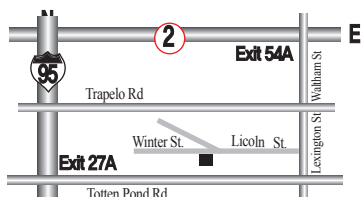

한인들 오바마케어 가입 “하늘의 별따기”

매스헬스 커넥터 문제 외
가입정보 부족

“차라리 벌금 내겠다”
포기하고 관망세

(보스턴 = 보스턴코리아) 김현천 기자 = ‘오바마 케어’ 가입 마감일이 두달도 채 남지 않았지만, 대부분의 지역 한인들은 보험상품을 구매하지 못하고 있는 것으로 나타났다.

헬스 커넥터는 웹사이트 문제를 해결하기 위해 지난 달 외부 기술전문가들로 구성된 비영리 연구개발 기관인 MITRE의 도움을 받고 있지만, 2월 5일 현재 매사추세츠주 건강보험 상품 거래소 웹사이트 Masshealthconnector.org는 여전히 불통이다.

보건 사회 복지 (Health and Human Services Department)는 지난해 말 기준으로 5,400명 가량이 매스헬스 커넥터를 통해 등록했다고 밝혔지만, 한인들에게는 요원한 일이다.

사이트를 통해 가입을 수차례 시도했으나 실패한 한인들은 “오바마 케어 가입은 하늘의 별따기”라며 백기를 내밀었다. 이들은 1년간은 벌금이 적다는 것에 위로를 받고 있지만, 의료혜택의 사각지대에 놓이는 것에 대해서는 불안함을 보였다.

오바마 케어 가입을 수차례 시도한 끝에 다른 배로 갈아탄 한인도 있다.

지난 해 10월부터 보험 가입을 시도해 왔던 이경미 주부는 최근 오바마 케어 가입을 포기하고 크리스찬들을 위한 의료보험 상호회인 CMM 가입을 마쳤다. 한달 불입 보험료 400불 가량으로 3인 가족의 가입을 마친 이 주부는 “수십년 전통을 이어오고 있는 단체라 믿음이 갔다”며 “에이전트와 자세한 상담을 통해 보험 상품을 구입했다”고 전했다.

가입절차에 대한 정보 부족도 문제

웹사이트 가입 문제에 못지 않게 가입절차에 대한 정보 부족도 한인들의 보험 가입을 막고 있다.

등록단계에서 보험료를 대충 산정해 본 결과 월 납입 보험료가 수백불에 달하는 것을 보고 지레 포기한 상당수 한인들은 병원 치료비가 보험료와 별반 차이가 날 것 같지 않다는 결론을 내렸다.

김 모 주부는 “보험 상품이 너무 많아 어떤 것을 구입해야 저렴하고 효율적인 건지 모르겠다”며 “대략 산정해 본 월 불입 금액은 수백 불에서 천 불 가까이 달해 부담스럽다”고 걱정했다. 김 주부는 “한인들에게는 일대

일 가입안내가 이루어져야 한다”고 아쉬움을 표했다.

가입에 반드시 필요한 서류

오바마케어에 가입하려면 미국에 적법하게 거주한다는 증명서와 세금보고서가 필요하다.

거주한다는 증명서는 영주권자의 경우 그린카드, 시민권자는 여권이나 출생증명서, 취업비자 소지자의 경우는 허가서 번호가 필요하다.

소셜 시큐리티 번호, 생년월일, 직장 이름 주소, 현재 건강보험 번호도 준비해야 한다

세금보고서는 1040나 1040-EZ가 필요하다. 보험료는 2014년 예상소득을 기준으로 하지만, 그동안 세금보고를 하지 않았으면 보험료를 산정할 수 없기 때문에 할인혜택을 받을 수 없다. 그동안 세금보고를 하지 않았다면 가능하면 빨리 세금보고를 한 뒤 메디케이드나 할인보험을 신청하면 된다.

등록 이후 주소, 세금보고상태, 결

혼상태 등이 바뀌면 바로 보고 해야 한다.

매스헬스 사무처 업무처리 꾸준

웹사이트를 통한 건강보험 가입이 문제를 앓고 있는 가운데, 매스헬스 사무처의 업무처리는 꾸준히 이루어지는 것으로 보인다.

지난해 서류상으로 매스헬스를 신청했던 20대 김모 군은 최근 메디케이드 가입 통지서를 받았다. 뜻밖의 소식을 받은 김 군은 “몇번 거절 당해 생각지도 않았는데, 수개월만에 자동으로 가입이 됐다”고 어리둥절해했다.

또한 매스헬스 커넥터와 통화를 시도한 김 모 주부는 전화안내원으로 부터 “종이신청서를 작성해 사무실로 방문해 달라는 요청을 받았다”며 “하지만, 어떻게 서류를 작성해야 하는지 모르겠다.”고 답답함을 호소했다.

오바마 케어 가입 안내는 보스턴봉사회(508-740-9188)에서 하고 있다.

hckim@bostonkorea.com

보스턴코리아
BOSTONKOREA.com