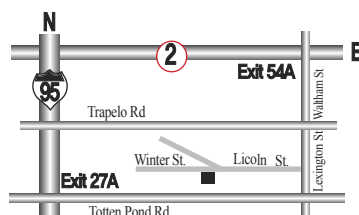

Rocky Hill School 과학 및 수학교사 Disciplinary Committee
MIT 생물학 학사학위
Who's Who Teachers of America-1992년 선출
Tandy Award Finalist(수학 및 과학분야 우수교사 표창)
지난 10년간 SAT I 및 SAT II 개인교습