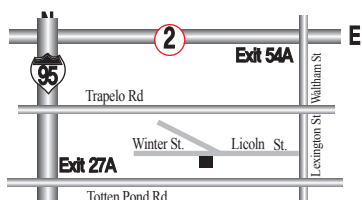

Rocky Hill School 과학 및 수학교사 Disciplinary Committee
MIT 생물학 학사학위
Who's Who Teachers of America-1992년 선출
Tandy Award Finalist(수학 및 과학분야 우수교사 표창)
지난 10년간 SAT I 및 SAT II 개인교습