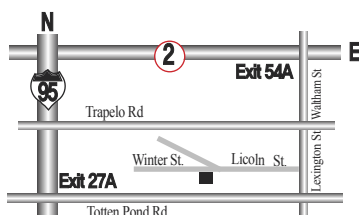

Rocky Hill School 과학 및 수학교사 Disciplinary Committee
MIT 생물학 학사학위
Who's Who Teachers of America-1992년 선출
Tandy Award Finalist(수학 및 과학분야 우수교사 표창)
지난 10년간 SAT I 및 SAT II 개인교습