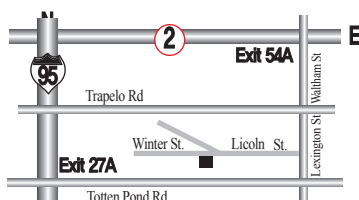

70년대에서 오늘날 한국 발전상 비교 사진전

미 평화봉사단과 한국국제협력단 활약 담겨

(보스톤 = 보스톤코리아) 김현천 기자 = 한국에서 활동했던 미 평화봉사단(Peace Corps)과 한국국제협력단(KOICA) 대원들의 활약상을 담은 사진전 'A Story of Volunteerism'이 11월 9일부터 15일까지 뉴튼 시청에서 개최됐다.

지난 12일 화요일 오후 6시 뉴튼 시청에서 개최된 설명회에는 과거 70년대 한국에서 활동했던 평화봉사단원들과 관계자, 그리고 지역 한인 등 각계 인사 50여명이 참석해 축하해 주었다.

이번 사진전은 30~40여년 전 도움의 손길을 받다가 이제는 전 세계에서 2~3번째로 큰 봉사기관을 운영하는 나라로 성장하는 과정에서 숨어 있는 봉사자와 나눔의 정신을 널리 알리고, 그 속에 녹아 있는 아름다운 추억을 함께 나누고자 기획되었다.

이 사진전에서는 한국전쟁 이후인 1966년부터 약 15년간 한국 곳곳에서 활동한 미국 평화봉사단 자원봉사자들의 경험과 이야기를 담은 사진이 전시됐으며, 대한민국이 1991년 한국국제협력단을 설립하여 세계 40여개국에 자원봉사자를 파견하여 활동하는 생생한 이야기도 함께 전시돼 한국 발전상을 한눈에 보여줬다.

이날 설명회에는 세티 워렌 뉴튼 시장과 박강호 총영사, 글로리아 마모킨 전 평화봉사단이 인사말을 전했다.

박강호 총영사는 “한국 전 정권 및 한미 수교 60주년이 되는 올해 이런 사진전이 보스톤 지역에서 개최되는 것은 상당히 의미가 깊다”며 “앞으로도 한·미 우호 관계 증진을 위해 지속적

인 관심을 보내주길 바란다”고 전했다. 이경해 시민협회장은 “70년대 우리 집에서 평화봉사에게 숙식을 제공했다. 그때 할머니께서 양국 문화가 다른 것을 모르고 의아해했던 일들이 생각난다”고 회상했다.

hckim@bostonkorea.com

보스톤 컬리지 한국문화 축제

(보스톤 = 보스톤코리아) 김현천 기자 = 보스톤 컬리지 한인대학원생회(Boston College Korean Graduate Student Association, 이하 BC KGSA)가 오는 23일 토요일 오후 6시 보스톤 컬리지 메인 캠퍼스 경영대 Fulton Hall 230호에서 한국문화 축제를 개최한다.

이날 외국학생들을 대상으로 한국 전통악기중 대금연주를 선보일 예정이며, 공기놀이, 제기차기, 새총놀이 등의 한국 전통놀이도 소개할 계획이다. 또한 서예 시범 및 돌잔치에서 행해지는 돌잡이 문화 알리기도 마련된다.

BC KGSA는 비빔밥 만들기 시

범을 통해 한식을 알릴 예정이며, 파전, 불고기, 떡볶이, 수정과 등의 한식도 제공한다.

BC KGSA의 송영훈 회장은 “그동안 비공식적으로 활동해 오던 중 올해 학교에 공식 단체로 등록을 마치고 체계적인 활동에 돌입했다”며 “한국문화를 알리는 데 한 몫할 수 있어 흐뭇하다”고 전했다.

일시: 11월 23일 토요일 오후 6시~9시

장소: 보스톤 컬리지 메인캠퍼스 경영대 Fulton Hall 230

hckim@bostonkorea.com

맞춤식 교육 Mathematics • Verbal • Testing Skill

SAT Plus

SAT Plus Fall Schedule

Starting September 7, 2013

Class	Time
PSAT/SAT Prep (Grade 11)	9:00AM - 11:00PM Saturday
PSAT/SAT Prep (Grade 10)	11:30AM - 1:00PM Saturday
Reading/Math (Grade 9)	1:30PM - 3:00PM Saturday
SAT Prep (Grade 12)	4:00PM - 6:00PM Saturday
One on One Tutoring	3:00PM - 10:00PM Sunday - Thursday