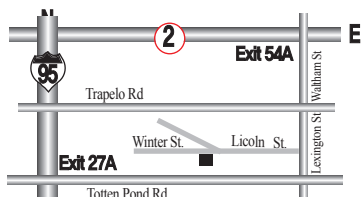

Rocky Hill School 과학 및 수학교사 Disciplinary Committee
MIT 생물학 학사학위
Who's Who Teachers of America-1992년 선출
Tandy Award Finalist(수학 및 과학분야 우수교사 표창)
지난 10년간 SAT I 및 SAT II 개인교습